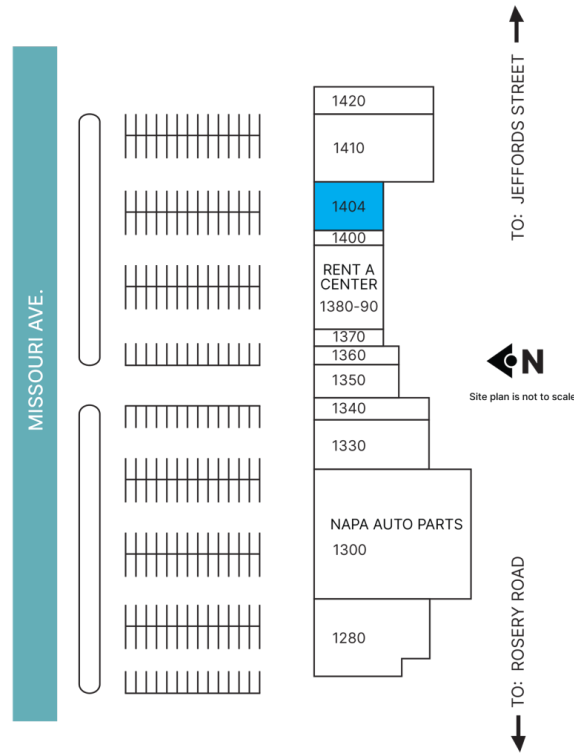

# CENTRAL PARK PLAZA

1280-1420 N. Missouri Ave. & Rosery Road • Largo, FL 33770

County: Pinellas • Type: Strip • Built: 1966

Total Square Feet: 47,653 • Parking Spaces: 238

## CURRENT TENANTS

1280	AMA Medical Group	1370	Shiny Nails
1300	NAPA Auto Parts	1380-90	Rent-A-Center #01197
1330	LaundroClean	1400	Rent-A-Center #01197
1340	All About Scrubs	<b>1404</b>	<b>AVAILABLE - 2,400 SF</b>
1350	Tobacco Road Stores of Largo	1410	Largo Hibachi Buffet
1360	Boost Mobile	1420	ACE America's Cash #3271