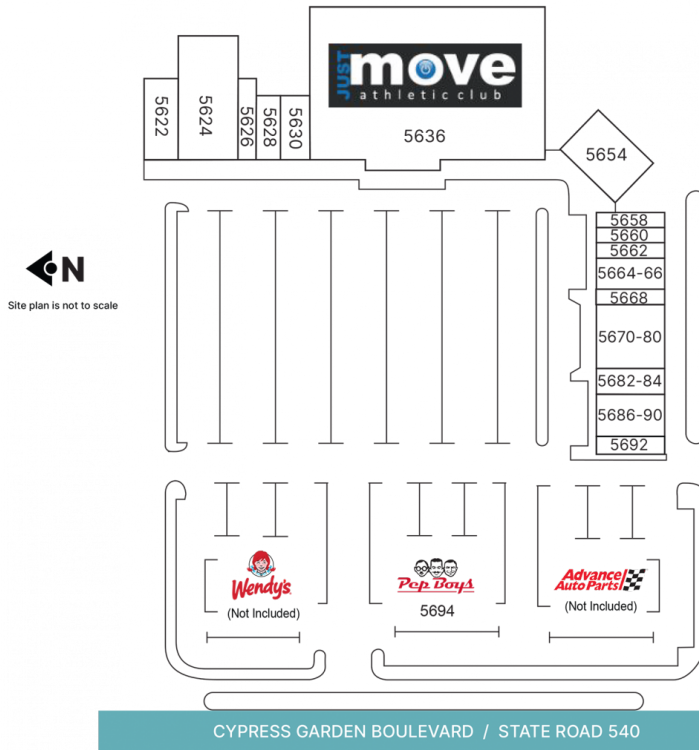

# CYPRESS GROVE PLAZA

5622-5692 Cypress Garden Blvd. • Winter Haven, FL 33884

County: Polk • Type: Specialty • Built: 1984

Total Square Feet: 84,146 • Parking Spaces: 410

## CURRENT TENANTS

5622	Domino's Pizza	5662	H & R Block #9531
5624	Kairos Church	5664-66	Skinfinity Tattoo
5626	Same Day Cleaners and Shirt	5668	Trendsetters
5628	Lavish Nails & Spa	5670-80	Cypress Liquor and Wines
5630-36	Just Move Athletic Club	5682-84	Arcade 80's
5654	Island Bar & Grill	5686-90	Somewhere Sports Cafe
5658	Just Move Athletic Club	5692	Your CBD Store Lakeland
5660	A & S Gifts	5694	Pep Boys