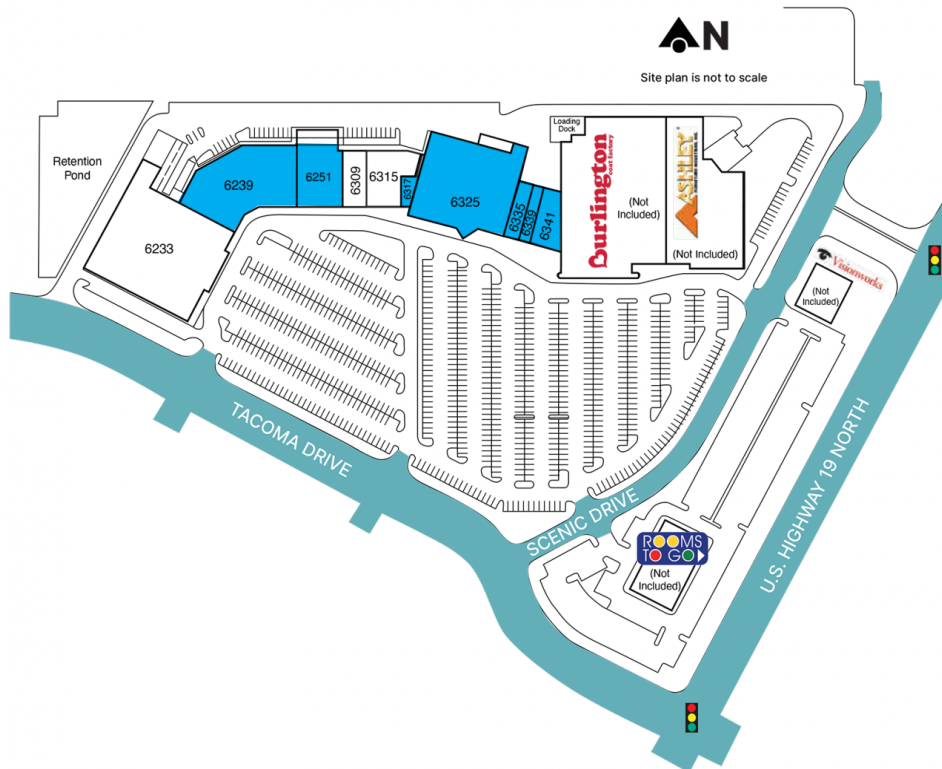

THE PIERS

6233 – 6341 Tacoma Drive • Port Richey, FL 34668

County: Pasco • Type: Strip • Built: 1990

Total Square Feet: 142,072

CURRENT TENANTS

6233	American Freight	6317	AVAILABLE - 1,616 SF
6239	AVAILABLE - 24,980 SF	6325	AVAILABLE - 32,300 SF
6251	AVAILABLE - 16,383 SF	6335	AVAILABLE - 3,206 SF
6309	Ensurem	6339	AVAILABLE - 2,150 SF
6315	Ensurem	6341	AVAILABLE - 5,098 SF