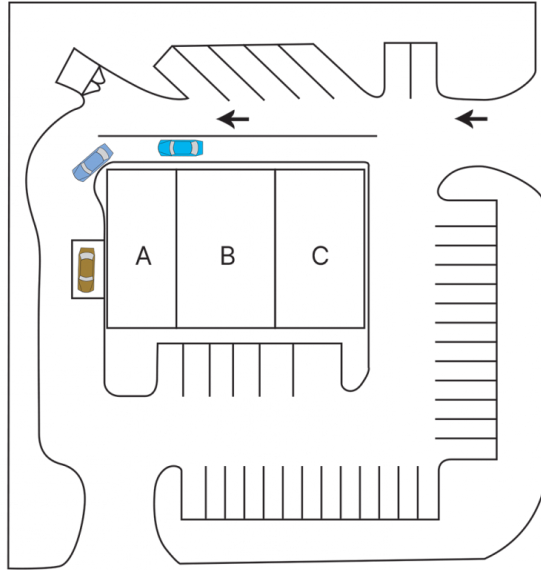

PINELLAS GROVES PLAZA

2401 East Bay Drive • Largo, FL 33771

County: Pinellas • Type: Street Retail • Built: 2004

Total Square Feet: 4,660 • Parking Spaces: 33

STARKEY ROAD

EAST BAY DRIVE

CURRENT TENANTS

A & B