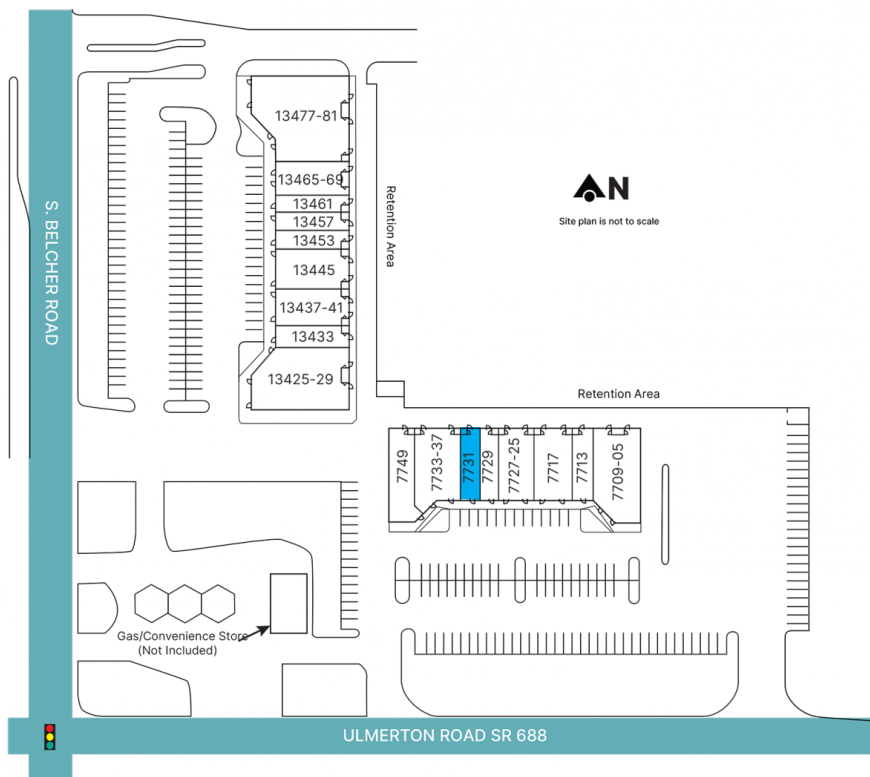

PLAZA DE SUNUS

13425-13481 S. Belcher Road & 7749-7705 Ulmerton Road • Largo, FL 33771

County: Pinellas • Type: Strip • Built: 1985

Total Square Feet: 32,772

CURRENT TENANTS

ULMERTON ROAD SIDE		S. BELCHER ROAD SIDE	
7749	China Wok	13425-29	Suncoast Rheumatology
7737-33	Coney Island Drive-Inn	13433	O2 Easy
7731	AVAILABLE - 1,200 SF	13437-41	State Farm
7729	Yappy Hour Pet Spa	13445	The Guild of Tattoos and Fine Arts
7727-25	Subway #13351	13453	Misfit Curls & More
7717	Cheers Cut / Kung Fu Tea	13457	Bay Lash & Brow
7713	Fast Signs of Largo	13461	Perfection Nails & Spa
7709-05	Carmelita's Mexican Restaurant	13465-69	Stew's House of Bagels
		13477-81	Finley's Irish Pub and Eatery