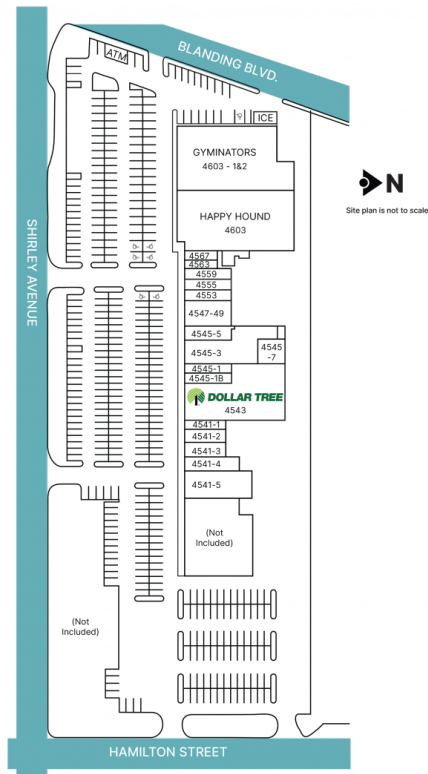

# RIVERSIDE VILLAGE SHOPPING CENTER

4541-4603 Shirley Avenue • Jacksonville, FL 32210  
 County: Duval • Type: Neighborhood Center • Built: 1960  
 Total Square Feet: 65,324

## CURRENT TENANTS

4541-5 Success for Kids Academy	4545-5	North FLA Agency/Bacon Ins.
4541-4 Glam Beauty Bar & Spa	4547-49	Southern Amusement
4541-2 Journey's Salon	4553	Original African Hair Braiding
4541-3 Twin Sisters Jewels	4555	River of Life Christian Fellowship
4541-1 La Bodega Original	4559	Styling2Shine Hair Salon
4543 Dollar Tree #6887	4563	Rose Nails Designs
4545-1 The DaVinci Lab	4567	Bella Kreationz
4545-1 Whit Collins Studio	4603	Happy Hound Dog Resorts
4545-7 Doug Milne Company, Inc.	4603 - 1 & 2	Gymnators Gymnastics
4545-3 God's House I.C.F.	ICE	JAX Ice House #5
	ATM	VyStar Credit Union