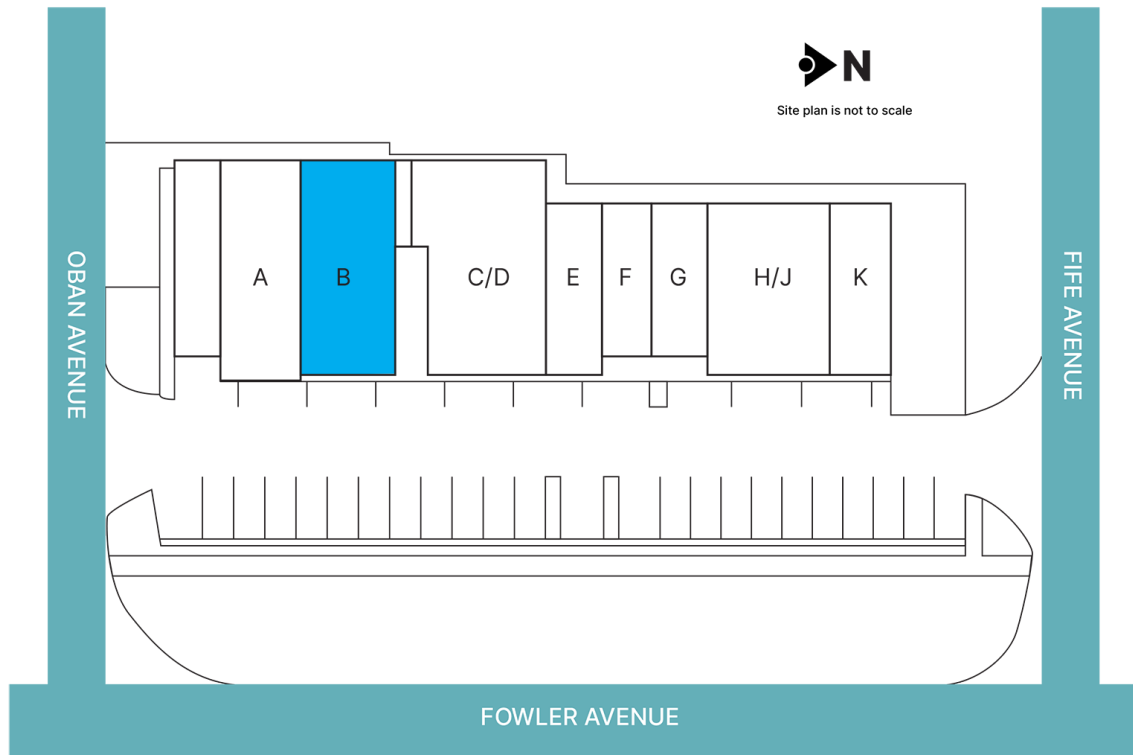

UNIVERSAL SQUARE

6610 E Fowler Avenue • Temple Terrace, FL 33617

County: Hillsborough • Type: Strip • Built: 1984

Total Square Feet: 7,562

CURRENT TENANTS

A	Real Cleaners & Tailors	F	At Last Tattoo Company
B	AVAILABLE - 1,020 SF	G	Claws and Paws
C-D	Stout Family Chiropractic	H-J	Safari Animal Clinic
E	Zine Barber Shop	K	Smokers Park